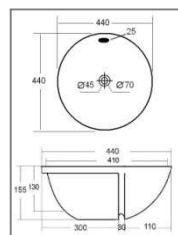

Highest in Pataya city

**Product Name: One piece toilet**

Model: LACINI 482.011

Size: 700 x 360 x 800 mm.

**Product Name: Semi counter basin**

Model: LACINI 417.038

Size: 440 x 440 x 155 mm.