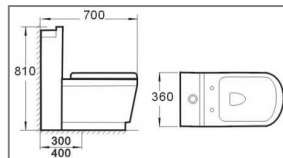

Highest in Pataya city

**Product Name: One piece toilet**

Model: LACINI 482.011

Size: 700 x 360 x 800 mm.

**Product Name: Semi counter basin**

Model: LACINI 417.038

Size: 440 x 440 x 155 mm.