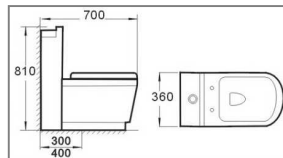

Good viewpoint

Product Name: One piece toilet

Model: Lacini 482.011

Size: 700 x 360 x 800 mm.

Product Name: Semi counter basin

Model: Lacini 417.038

Size: 440 x 440 x 155 mm.