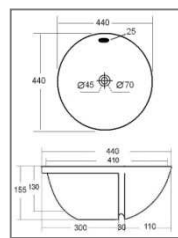

Good viewpoint

Product Name: One piece toilet

Model: Lacini 482.011

Size: 700 x 360 x 800 mm.

Product Name: Semi counter basin

Model: Lacini 417.038

Size: 440 x 440 x 155 mm.