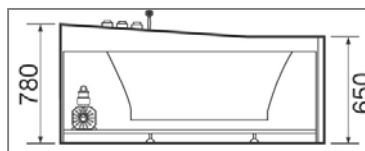

## DIMENSION FIGURE OF JAGUZZI

Size: 1700 x 1500 x 780 mm.

REMARK : THE TOLERANCE FOR CIMENSION IS ± 1.00 CM