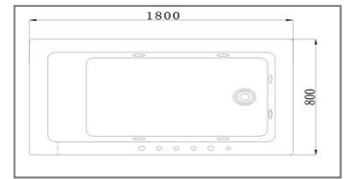

## Functions and Option

- Whirlpool Jets: 6 Jets
- Adjust whirlpool jet

Product Name: Jaguzzi ( 1 pcs.Skrit)

Model: 202.1644

Size: 1800 x 800 x 630 mm.

REMARK : THE TOLERANCE FOR CIMENSION IS  $\pm 1.00$  CM