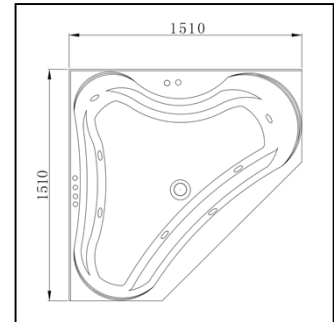

## Functions and Option

- Whirlpool Jets: 6 Jets
- Adjust whirlpool jet

Product Name: Jaguzzi ( 1 pcs.Skrit)

Model: 202.1143

Size: 1400 x 1400 x 550 mm.

REMARK : THE TOLERANCE FOR CIMENSION IS  $\pm 1.00$  CM