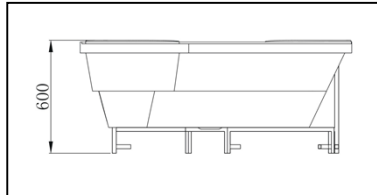

## Functions and Option

- Whirlpool Jets: 6 Jets
- Adjust whirlpool jet

Product Name: Jaguzzi ( 1 pcs.Skrit)

Model: 202.1143

Size: 1400 x 1400 x 550 mm.

REMARK : THE TOLERANCE FOR CIMENSION IS  $\pm 1.00$  CM