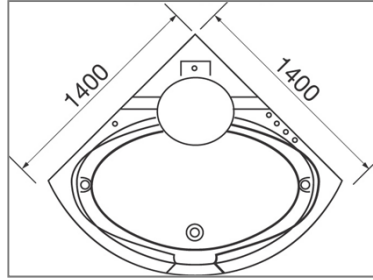

INSTALLATION MANUAL

Product Name: Jaguzzi (1 pcs.Skrit)
Model: 202.0743
Size: 1400 x 1400 x 550 mm.

Functions and Option
- Whirlpool Jets: 6 Jets
- Adjust whirlpool jet

REMARK : THE TOLERANCE FOR CIMENSION IS ± 1.00 CM