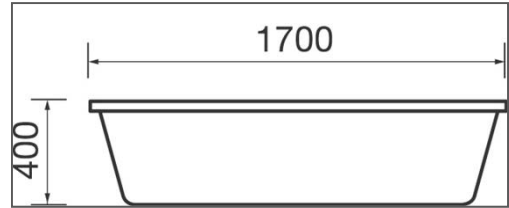

## DIMENSION FIGURE OF BLUID-IN BATHTUB

Product Name: Bluid-in Bathtub  
 Model: 237.0138  
 Size: 1700 x 730 x 400 mm.

REMARK : THE TOLERANCE FOR CIMENSION IS  $\pm 1.00$  CM