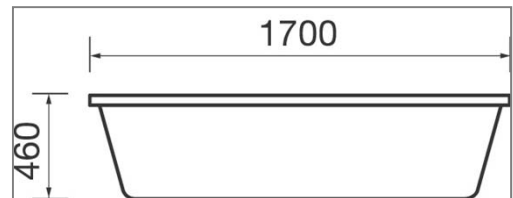

## DIMENSION FIGURE OF BLUID-IN BATHTUB

Product Name: Bluid-in Bathtub

Model: 224.0138

Size: 1700 x 800 x 460 mm.

REMARK : THE TOLERANCE FOR CIMENSION IS  $\pm 1.00$  CM